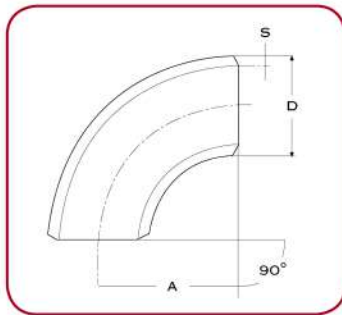

**CURVE 90° RAGGIO = 1,5D
(45° su richiesta)**

ASME B16.9 ASTM A 403
WP 304/304L E WP 316/316L

**LONG RADIUS ELBOWS 90°
(45° on request)**

ASME B16.9 ASTM A 403
WP 304/304L AND WP 316/316L

Ø est. mm x Spess. mm Outs. diam. mm x Thckn mm	Dimensioni Dimensions	Peso Kg/pz. Weight Kg/pcs.	Raggio Radius
21.34 x 2.11	1/2" SCH 10S	0.06	38
21.34 x 2.77	1/2" SCH 40S	0.08	38
21.34 x 3.73	1/2" SCH 80S	0.10	38
21.34 x 4.78	1/2" SCH 160	0.15	38
26.67 x 2.11	3/4" SCH 10S	0.07	38
26.67 x 2.87	3/4" SCH 40S	0.09	38
26.67 x 3.91	3/4" SCH 80S	0.11	38
26.67 x 5.56	3/4" SCH 160	0.23	38
33.40 x 2.77	1" SCH 10S	0.14	38
33.40 x 3.38	1" SCH 40S	0.16	38
33.40 x 4.55	1" SCH 80S	0.22	38
33.40 x 6.35	1" SCH 160	0.25	38
42.16 x 2.77	1.1/4" SCH 10S	0.23	48
42.16 x 3.56	1.1/4" SCH 40S	0.25	48
42.16 x 4.85	1.1/4" SCH 80S	0.40	48
42.16 x 6.35	1.1/4" SCH 160	0.42	48
48.26 x 2.77	1.1/2" SCH 10S	0.30	57
48.26 x 3.68	1.1/2" SCH 40S	0.40	57
48.26 x 5.08	1.1/2" SCH 80S	0.51	57
48.26 x 7.14	1.1/2" SCH 160	0.65	57
60.33 x 2.77	2" SCH 10S	0.51	76
60.33 x 3.91	2" SCH 40S	0.71	76
60.33 x 5.54	2" SCH 80S	0.91	76
60.33 x 8.71	2" SCH 160	1.33	76
73.03 x 3.05	2.1/2" SCH 10S	0.85	95
73.03 x 5.16	2.1/2" SCH 40S	1.36	95
73.03 x 7.01	2.1/2" SCH 80S	1.81	95
73.03 x 9.53	2.1/2" SCH 160	2.33	95
88.90 x 3.05	3" SCH 10S	1.22	114
88.90 x 5.49	3" SCH 40S	2.18	114