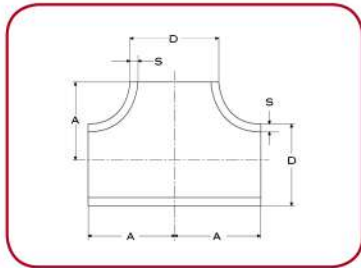

Ø est. mm x Sp. mm Outs. Ø mm x Thck. mm	Dimensioni Dimensions	Peso Kg/pz. Weight Kg/pcs.	A
21.34 x 2.11	1/2" SCH 10S	0.07	25
21.34 x 2.77	1/2" SCH 40S	0.08	25
21.34 x 3.73	1/2" SCH 80S	0.14	25
21.34 x 4,75	1/2" SCH 160	0.15	25
26.67 x 2.11	3/4" SCH 10S	0.09	29
26.67 x 2.87	3/4" SCH 40S	0.11	29
26.67 x 3.91	3/4" SCH 80S	0.20	29
26.67 x 5.54	3/4" SCH 160	0.30	29
33.40 x 2.77	1" SCH 10S	0.20	38
33.40 x 3.38	1" SCH 40S	0.24	38
33.40 x 4.55	1" SCH 80S	0.39	38
33.40 x 6.35	1" SCH 160	0.47	38
42.16 x 2.77	1.1/4" SCH 10S	0.33	48
42.16 x 3.56	1.1/4" SCH 40S	0.41	48
42.16 x 4.85	1.1/4" SCH 80S	0.54	48
42.16 x 6.35	1.1/4" SCH 160	0.89	48
48.26 x 2.77	1.1/2" SCH 10S	0.46	57
48.26 x 3.68	1.1/2" SCH 40S	0.60	57
48.26 x 5.08	1.1/2" SCH 80S	1.02	57
48.26 x 7.14	1.1/2" SCH 160	1.43	57
60.33 x 2.77	2" SCH 10S	0.63	64
60.33 x 3.91	2" SCH 40S	0.87	64
60.33 x 5.54	2" SCH 80S	1.60	64
60.33 x 8.71	2" SCH 160	3.18	64
73.03 x 3.05	2.1/2" SCH 10S	1.10	76
73.03 x 5.16	2.1/2" SCH 40S	1.70	76
73.03 x 7.01	2.1/2" SCH 80S	3.63	76
88.90 x 3.05	3" SCH 10S	1.37	86

Ø est. mm x Sp. mm Outs. Ø mm x Thck. mm	Dimensioni Dimensions	Peso Kg/pz. Weight Kg/pcs.	A
88.90 x 5.49	3" SCH 40S	1.90	86
88.90 x 7.62	3" SCH 80S	4.45	86
88.90 x 11.13	3" SCH 160	5.87	86
101.6 x 3.05	31/2" SCH 10S	1.74	95
101.6 x 5.74	31/2" SCH 40S	3.19	95
114.30 x 3.05	4" SCH 10S	2.15	105
114.30 x 6.02	4" SCH 40S	4.13	105
114.30 x 8.56	4" SCH 80S	7.70	105
114.30 x 13.49	4" SCH 160	9.76	105
141.30 x 3.40	5" SCH 10S	3.48	124
141.30 x 6.55	5" SCH 40S	6.55	124
168.28 x 3.40	6" SCH 10S	4.76	143
168.28 x 7.11	6" SCH 40S	9.73	143
168.28 x 10.97	6" SCH 80S	13.61	143
219.08 x 3.76	8" SCH 10S	8.46	178
219.08 x 8.18	8" SCH 40S	18.00	178
219.08 x 12.70	8" SCH 80S	27.40	178
273.05 x 4.19	10" SCH 10S	14.20	216
273.05 x 9.27	10" SCH 40S	30.60	216
323.85 x 4.57	12" SCH 10S	21.60	254
323.85 x 9.53	12" SCH 40S	44.30	254
355.60 x 4.78	14" SCH 10S	48.53	279
355.60 x 9.53	14" SCH 40S	79.38	279
406.40 x 4.77	16" SCH 10S	58.90	305
406.40 x 9.53	16" SCH 40S	99.70	305